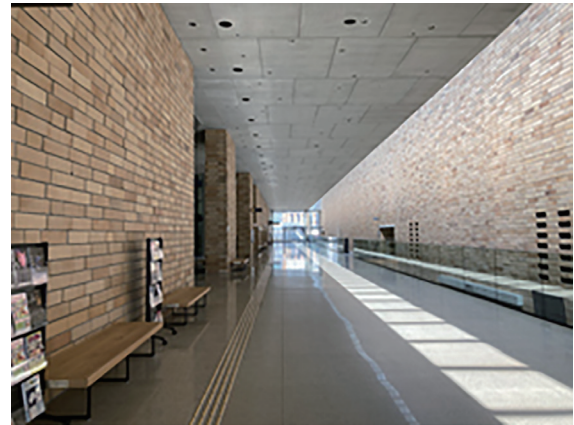

Venue

Arcrea HIMEJI (Himeji Culture and Convention Center)

Exterior and interior views and the layouts of the conference sites

Venue

Arcrea HIMEJI (Himeji Culture and Convention Center)

■ Lunch

- Your box lunch can be picked up in front of the "Exhibition Hall C" on the first floor (1F).

■ Free Wi-Fi Service

- Available in the building

■ Baggage Lockers

- Available on the first floor (1F)

■ Smoking

- Not allowed in the whole building
- Smoking area is located at outside of the building.