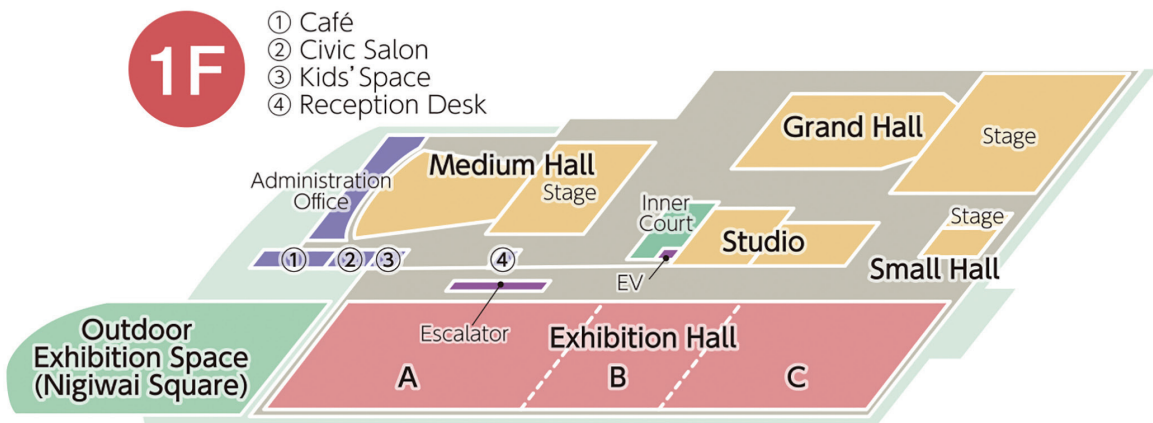

Venue

Arcrea HIMEJI (Himeji Culture and Convention Center)

Exterior and interior views and the layouts of the conference sites

Venue

Arcrea HIMEJI (Himeji Culture and Convention Center)

■ Lunch

- Your box lunch can be picked up in front of the "Exhibition Hall C" on the first floor (1F).

■ Free Wi-Fi Service

- Available in the building

■ Baggage Lockers

- Available on the first floor (1F)

■ Smoking

- Not allowed in the whole building
- Smoking area is located at outside of the building.