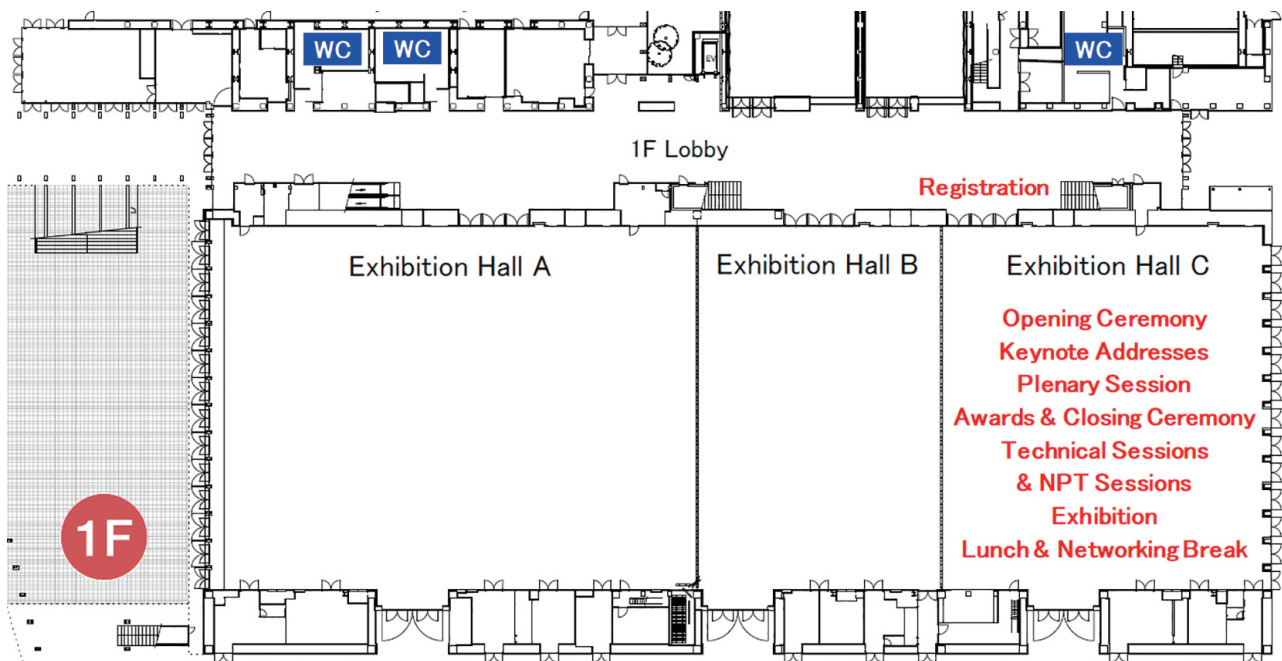

Venue

Arcrea HIMEJI (Himeji Culture and Convention Center)

Exterior and interior views and the layouts of the conference sites

Venue

Arcrea HIMEJI (Himeji Culture and Convention Center)

■ Lunch

- Your box lunch can be picked up in front of the "Exhibition Hall C" on the first floor (1F).

■ Free Wi-Fi Service

- Available in the building

■ Baggage Lockers

- Available on the first floor (1F)

■ Smoking

- Not allowed in the whole building
- Smoking area is located at outside of the building.