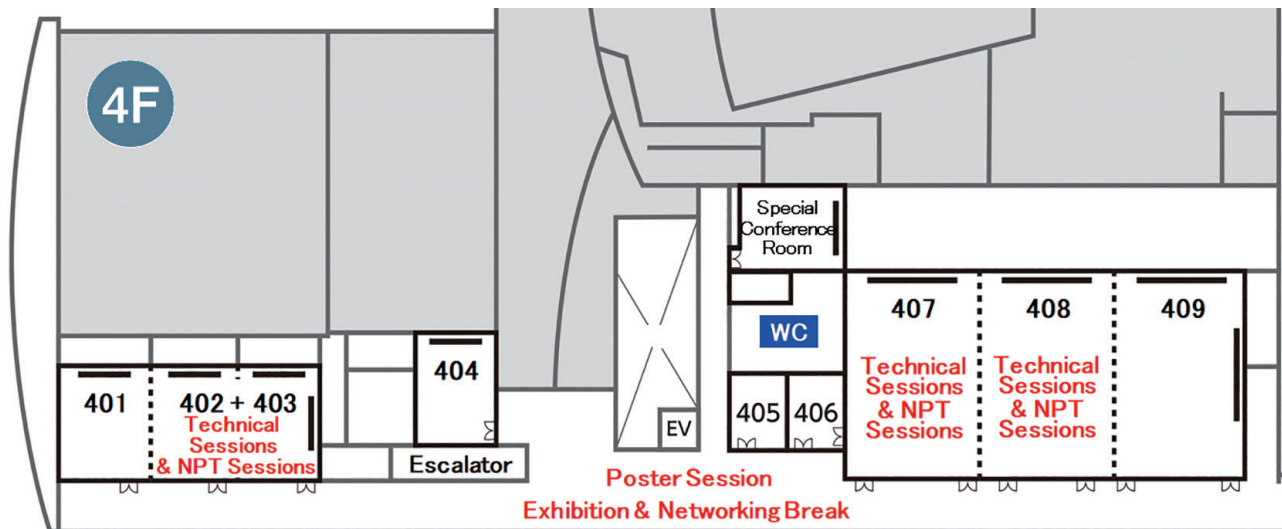

Venue

Arcrea HIMEJI (Himeji Culture and Convention Center)

Exterior and interior views and the layouts of the conference sites

Venue

Arcrea HIMEJI (Himeji Culture and Convention Center)

■ Lunch

- Your box lunch can be picked up in front of the "Exhibition Hall C" on the first floor (1F).

■ Free Wi-Fi Service

- Available in the building

■ Baggage Lockers

- Available on the first floor (1F)

■ Smoking

- Not allowed in the whole building
- Smoking area is located at outside of the building.