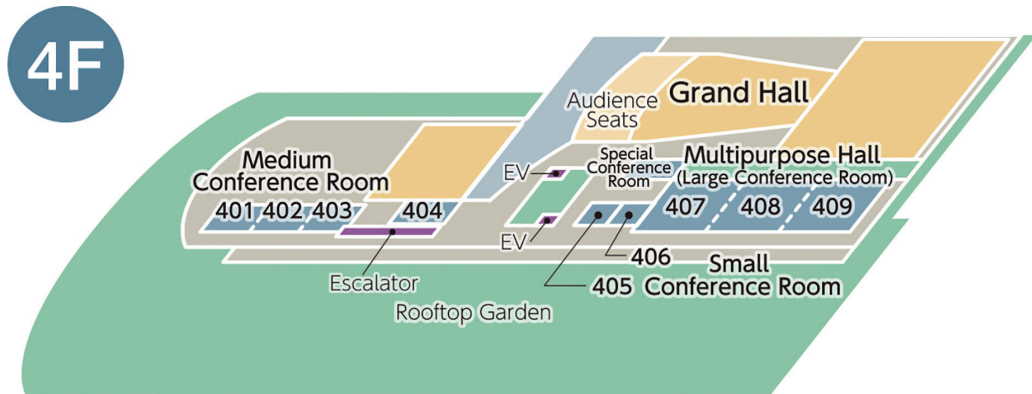

Venue

Arcrea HIMEJI (Himeji Culture and Convention Center)

Exterior and interior views and the layouts of the conference sites

Venue

Arcrea HIMEJI (Himeji Culture and Convention Center)

■ Lunch

- Your box lunch can be picked up in front of the "Exhibition Hall C" on the first floor (1F).

■ Free Wi-Fi Service

- Available in the building

■ Baggage Lockers

- Available on the first floor (1F)

■ Smoking

- Not allowed in the whole building
- Smoking area is located at outside of the building.