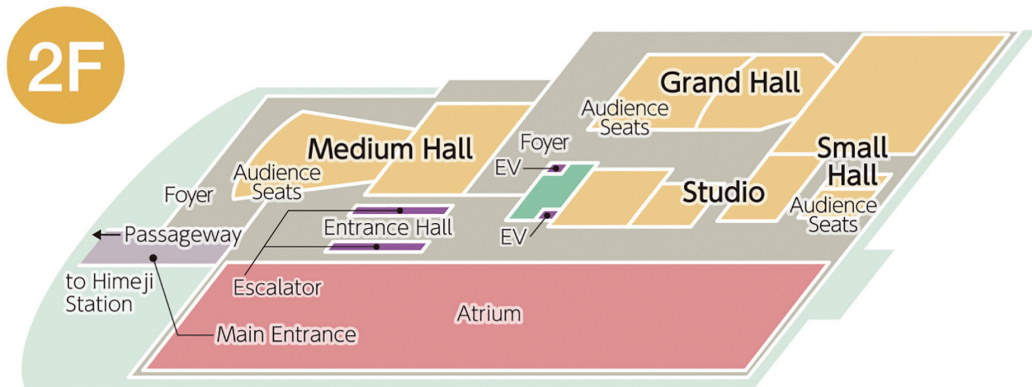

Venue

Arcrea HIMEJI (Himeji Culture and Convention Center)

Exterior and interior views and the layouts of the conference sites

Venue

Arcrea HIMEJI (Himeji Culture and Convention Center)

■ Lunch

- Your box lunch can be picked up in front of the "Exhibition Hall C" on the first floor (1F).

■ Free Wi-Fi Service

- Available in the building

■ Baggage Lockers

- Available on the first floor (1F)

■ Smoking

- Not allowed in the whole building
- Smoking area is located at outside of the building.