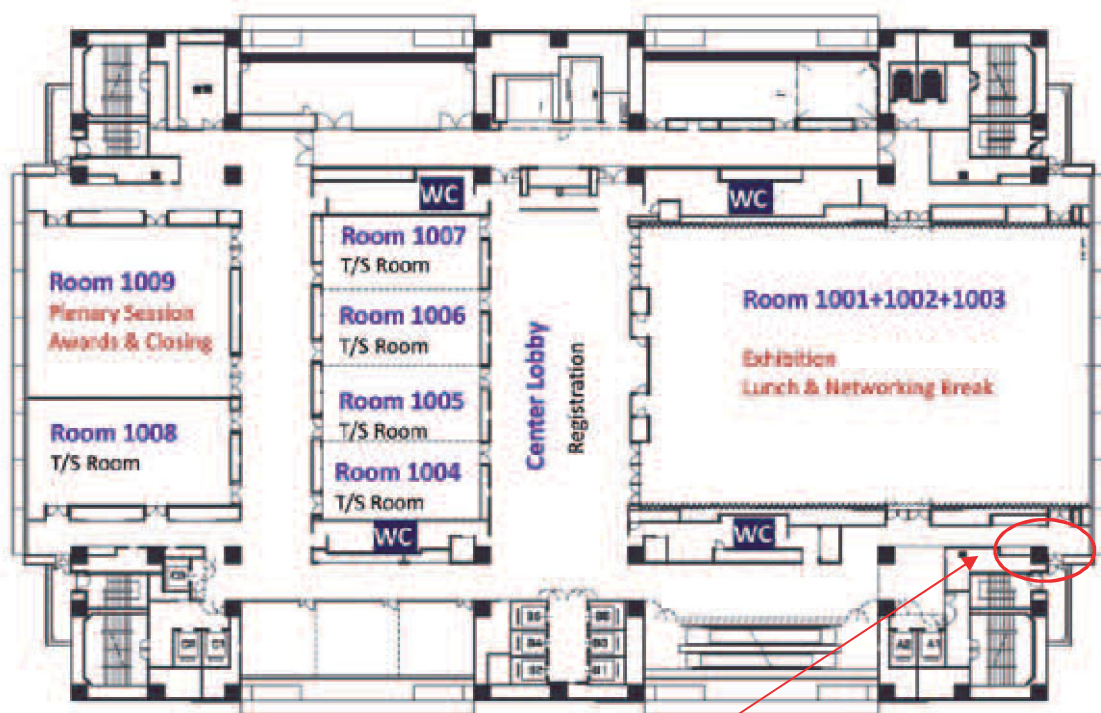

10-Floor Plan

- Coin Lockers & Vending Machines
 - Available on the 10F

- Free Wi-Fi Service
 - High-speed Internet accessible in the whole building, except restaurant and cafeteria area
 - SSID: [FREE-OICC](#)
 - P W: [grandcube](#)

- Business Center
 - Located on the 11F
 - Open from 8:30 AM to 7:00 PM during business days
 - Copy (B&W, color) & fax service

- Smoking
 - Not allowed in the whole building
 - Smoking area is located at outside by the Plaza Stage, 1F.