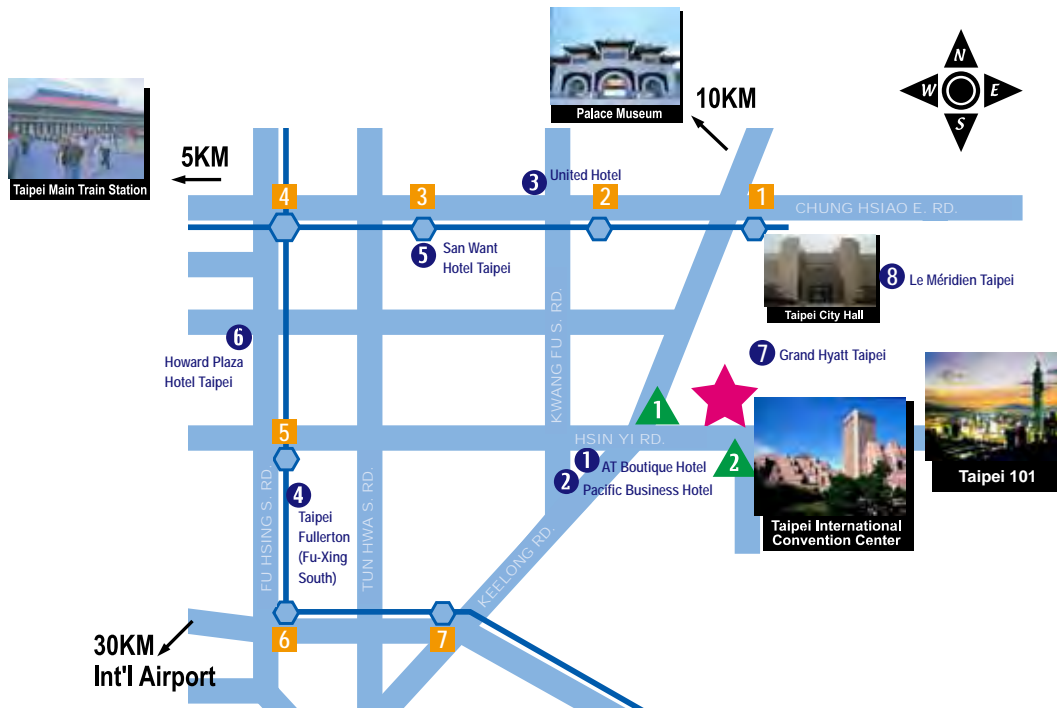

HOTEL MAP

★ Venue- TICC

MRT

- 1 Taipei City Hall
- 2 Sun Yat-Sen Memorial Hall
- 3 Zhongxiao Dunhua
- 4 Zhongxiao Fuxing
- 5 Daan
- 6 Technology Building
- 7 Liuzhangli

BUS STOP

- 1 Bus Line : 20,285,282,284,611,625
- 2 Bus Line : 22,33,37,226,266,288

HOTEL

- 1 AT Boutique Hotel
- 2 Pacific Business Hotel
- 3 United Hotel
- 4 Taipei Fullerton (Fu-Xing South)
- 5 San Want Hotel Taipei
- 6 Howard Plaza Hotel Taipei
- 7 Grand Hyatt Taipei
- 8 Le Méridien Taipei