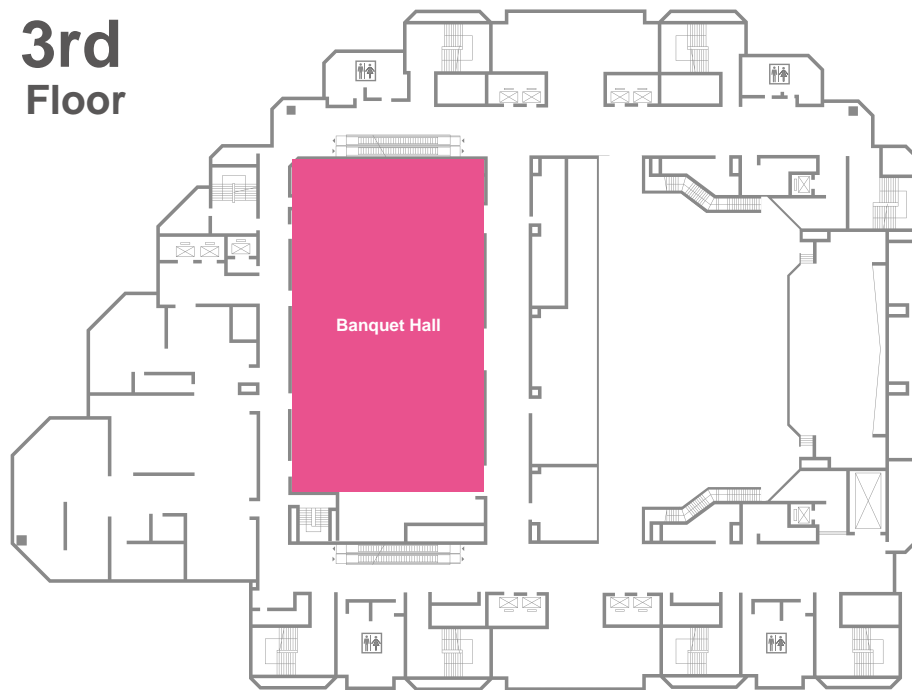

FLOOR PLAN

- **Room 101** Technical Exhibition/ Poster Session/ Coffee Break
- **Room 102** Plenary Session
- **Room 103** Technical Session
- **Room 105** Technical Session

2nd Floor

- **Room 201** Opening Ceremony & Keynote Speech(BCDE)/ Technical Sessions
- **Room 202** Secretariat Room
- **Room 203** Preview Room/ Internet Room

3rd Floor

- **Banquet Hall** Lunch/ Closing Ceremony

4th Floor

- **VIP Room** Banquet