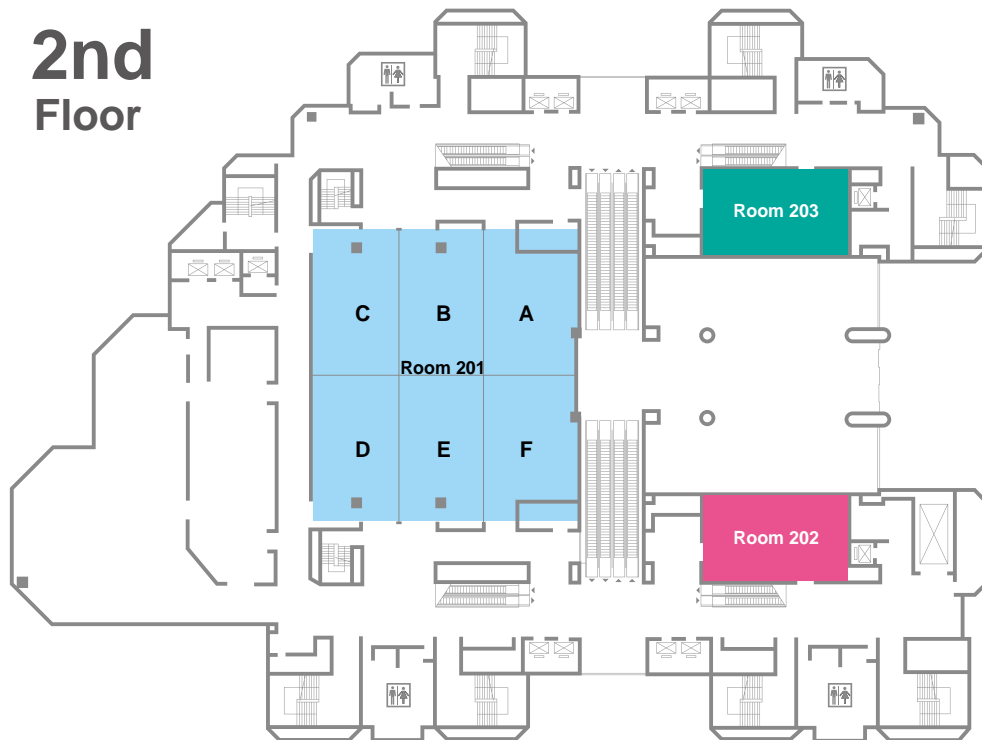

FLOOR PLAN

- **Room 101** Technical Exhibition/ Poster Session/ Coffee Break
- **Room 102** Plenary Session
- **Room 103** Technical Session
- **Room 105** Technical Session

2nd Floor

- **Room 201** Opening Ceremony & Keynote Speech(BCDE)/ Technical Sessions
- **Room 202** Secretariat Room
- **Room 203** Preview Room/ Internet Room

3rd Floor

- **Banquet Hall** Lunch/ Closing Ceremony

4th Floor

- **VIP Room** Banquet