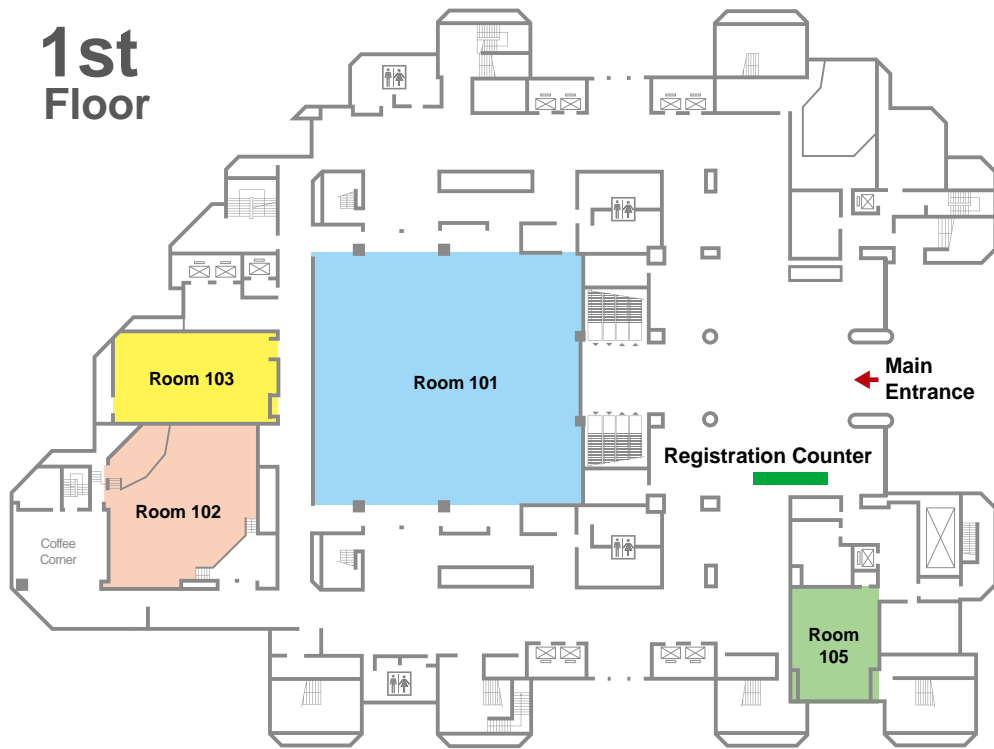

FLOOR PLAN

- **Room 101** Technical Exhibition/ Poster Session/ Coffee Break
- **Room 102** Plenary Session
- **Room 103** Technical Session
- **Room 105** Technical Session

2nd Floor

- **Room 201** Opening Ceremony & Keynote Speech(BCDE)/ Technical Sessions
- **Room 202** Secretariat Room
- **Room 203** Preview Room/ Internet Room

3rd Floor

- **Banquet Hall** Lunch/ Closing Ceremony

4th Floor

- **VIP Room** Banquet