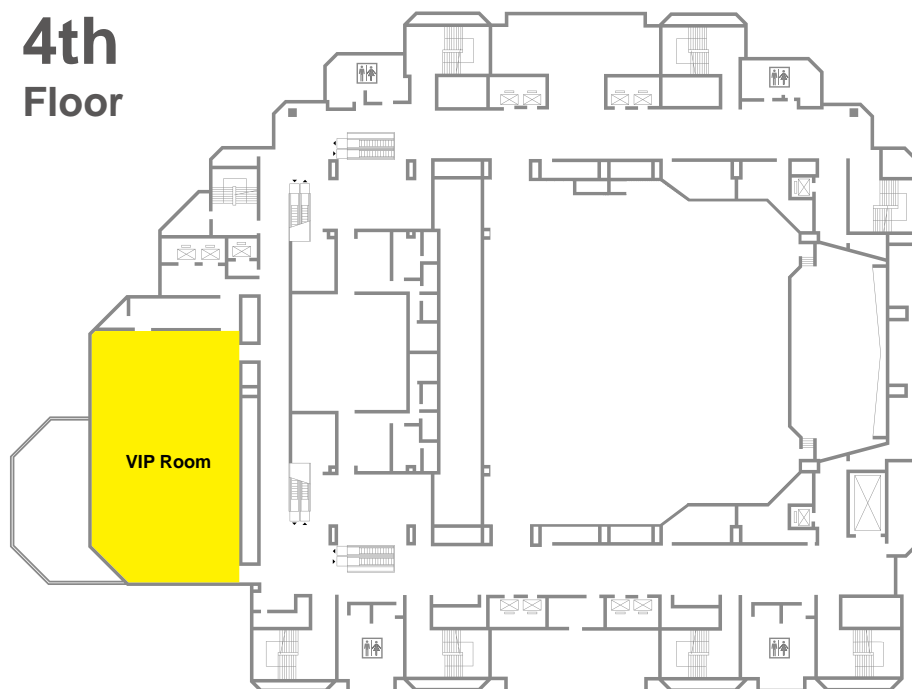

FLOOR PLAN

- **Room 101** Technical Exhibition/ Poster Session/ Coffee Break
- **Room 102** Plenary Session
- **Room 103** Technical Session
- **Room 105** Technical Session

2nd Floor

- **Room 201** Opening Ceremony & Keynote Speech(BCDE)/ Technical Sessions
- **Room 202** Secretariat Room
- **Room 203** Preview Room/ Internet Room

3rd Floor

- **Banquet Hall** Lunch/ Closing Ceremony

4th Floor

- **VIP Room** Banquet